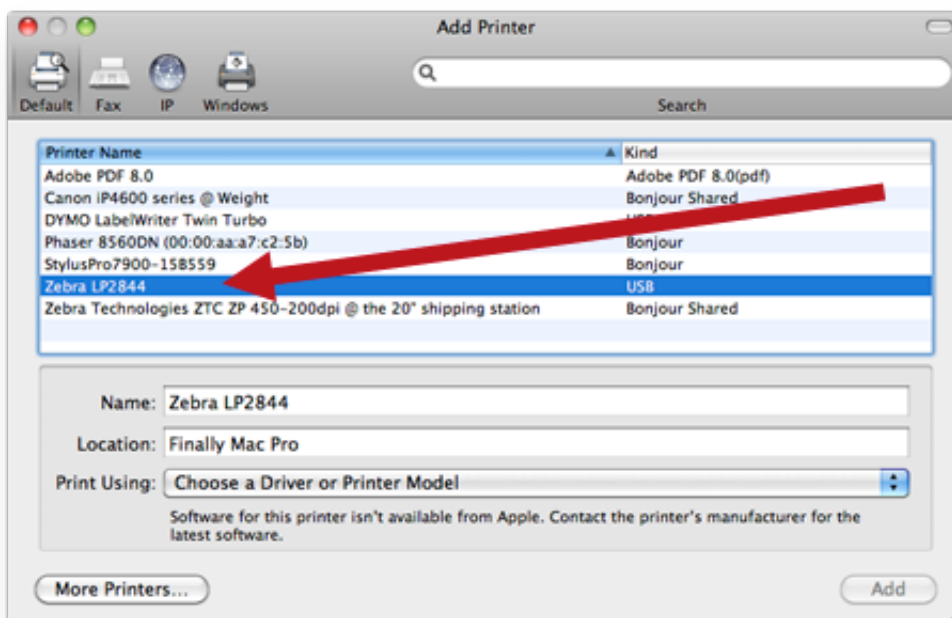

When you send a print job to a machine, the driver converts your print job into a language the printer can understand.. In order for this to work, your print device and driver must both use the same PDL.. A PDL is a programming code that instructs a digital print engine where and how to place text and graphics onto a page.

What are Page Description Languages? To understand why different machines need different drivers, first we need to understand what a page description language (PDL) is.

[wpa kill sp3 rapidshare search files](#)

[Parallels 11 Share Mac Os App](#)

[Railworks Link To UK](#)

[Train SIM GREAT WEBSITE!!](#)

[Download Mafia 2 Free For Mac
10.7.5 Mac Os Download Dmg](#)

[Commander One Mac Download](#)

b0d43de27c [Drm Software](#)

b0d43de27c