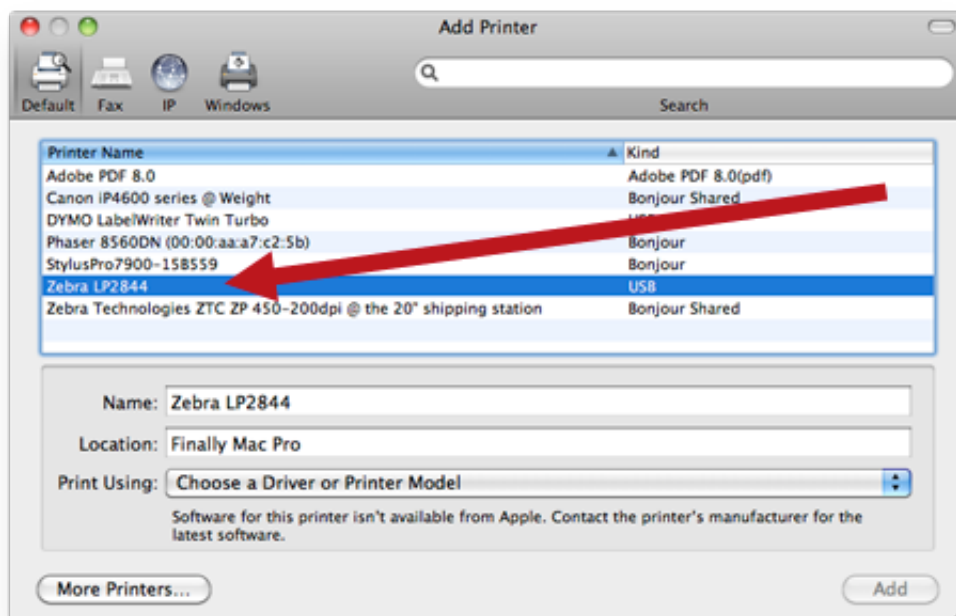

Download

[Which Driver Is Best For Printing On Mac](#)

[Which Driver Is Best For Printing On Mac](#)

Download

When you send a print job to a machine, the driver converts your print job into a language the printer can understand.. In order for this to work, your print device and driver must both use the same PDL.. A PDL is a programming code that instructs a digital print engine where and how to place text and graphics onto a page.